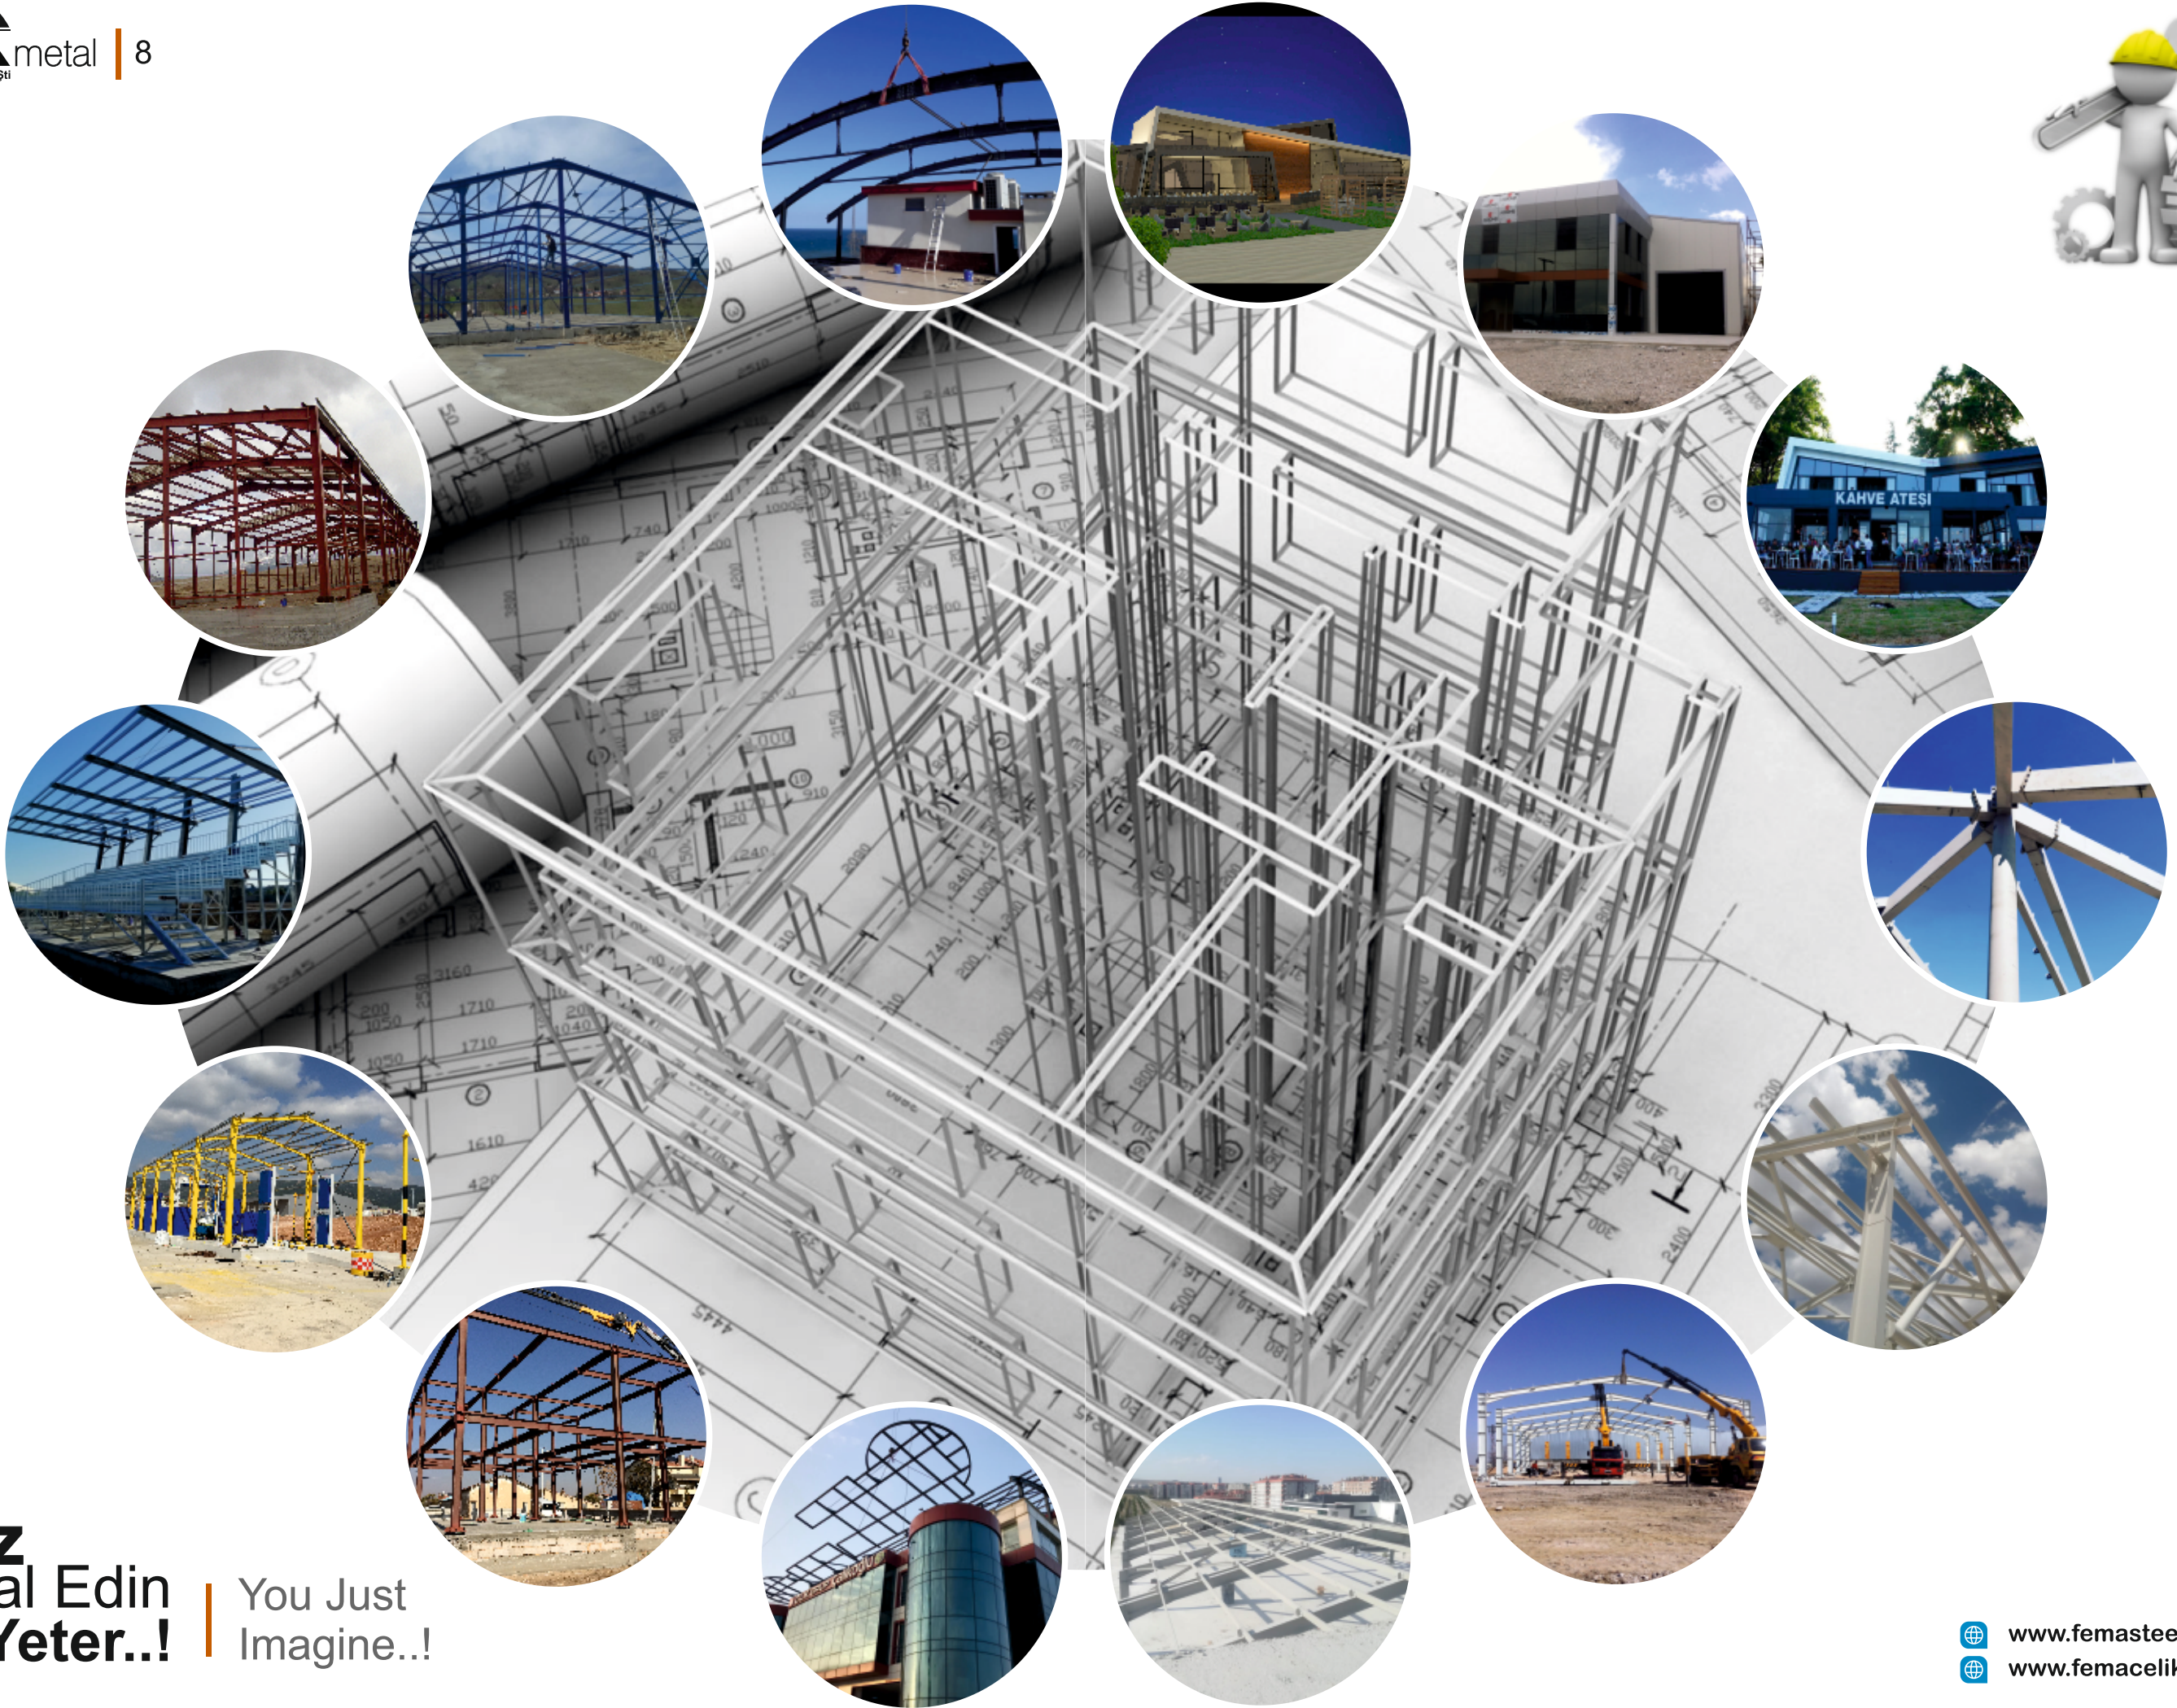

Siz
Hayal Edin | You Just
Yeter..! Imagine..!