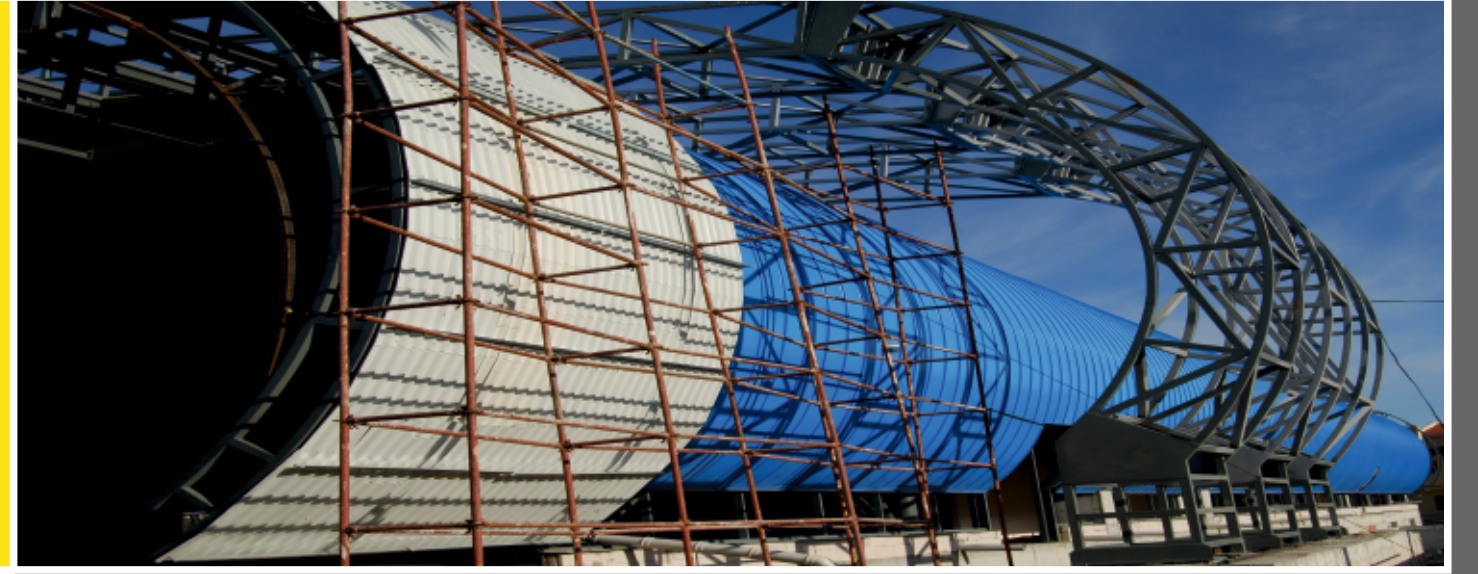

**“ Güvenle İşliyor,
geleceğe birlikte
yükseliyoruz..! ”**

steel construction